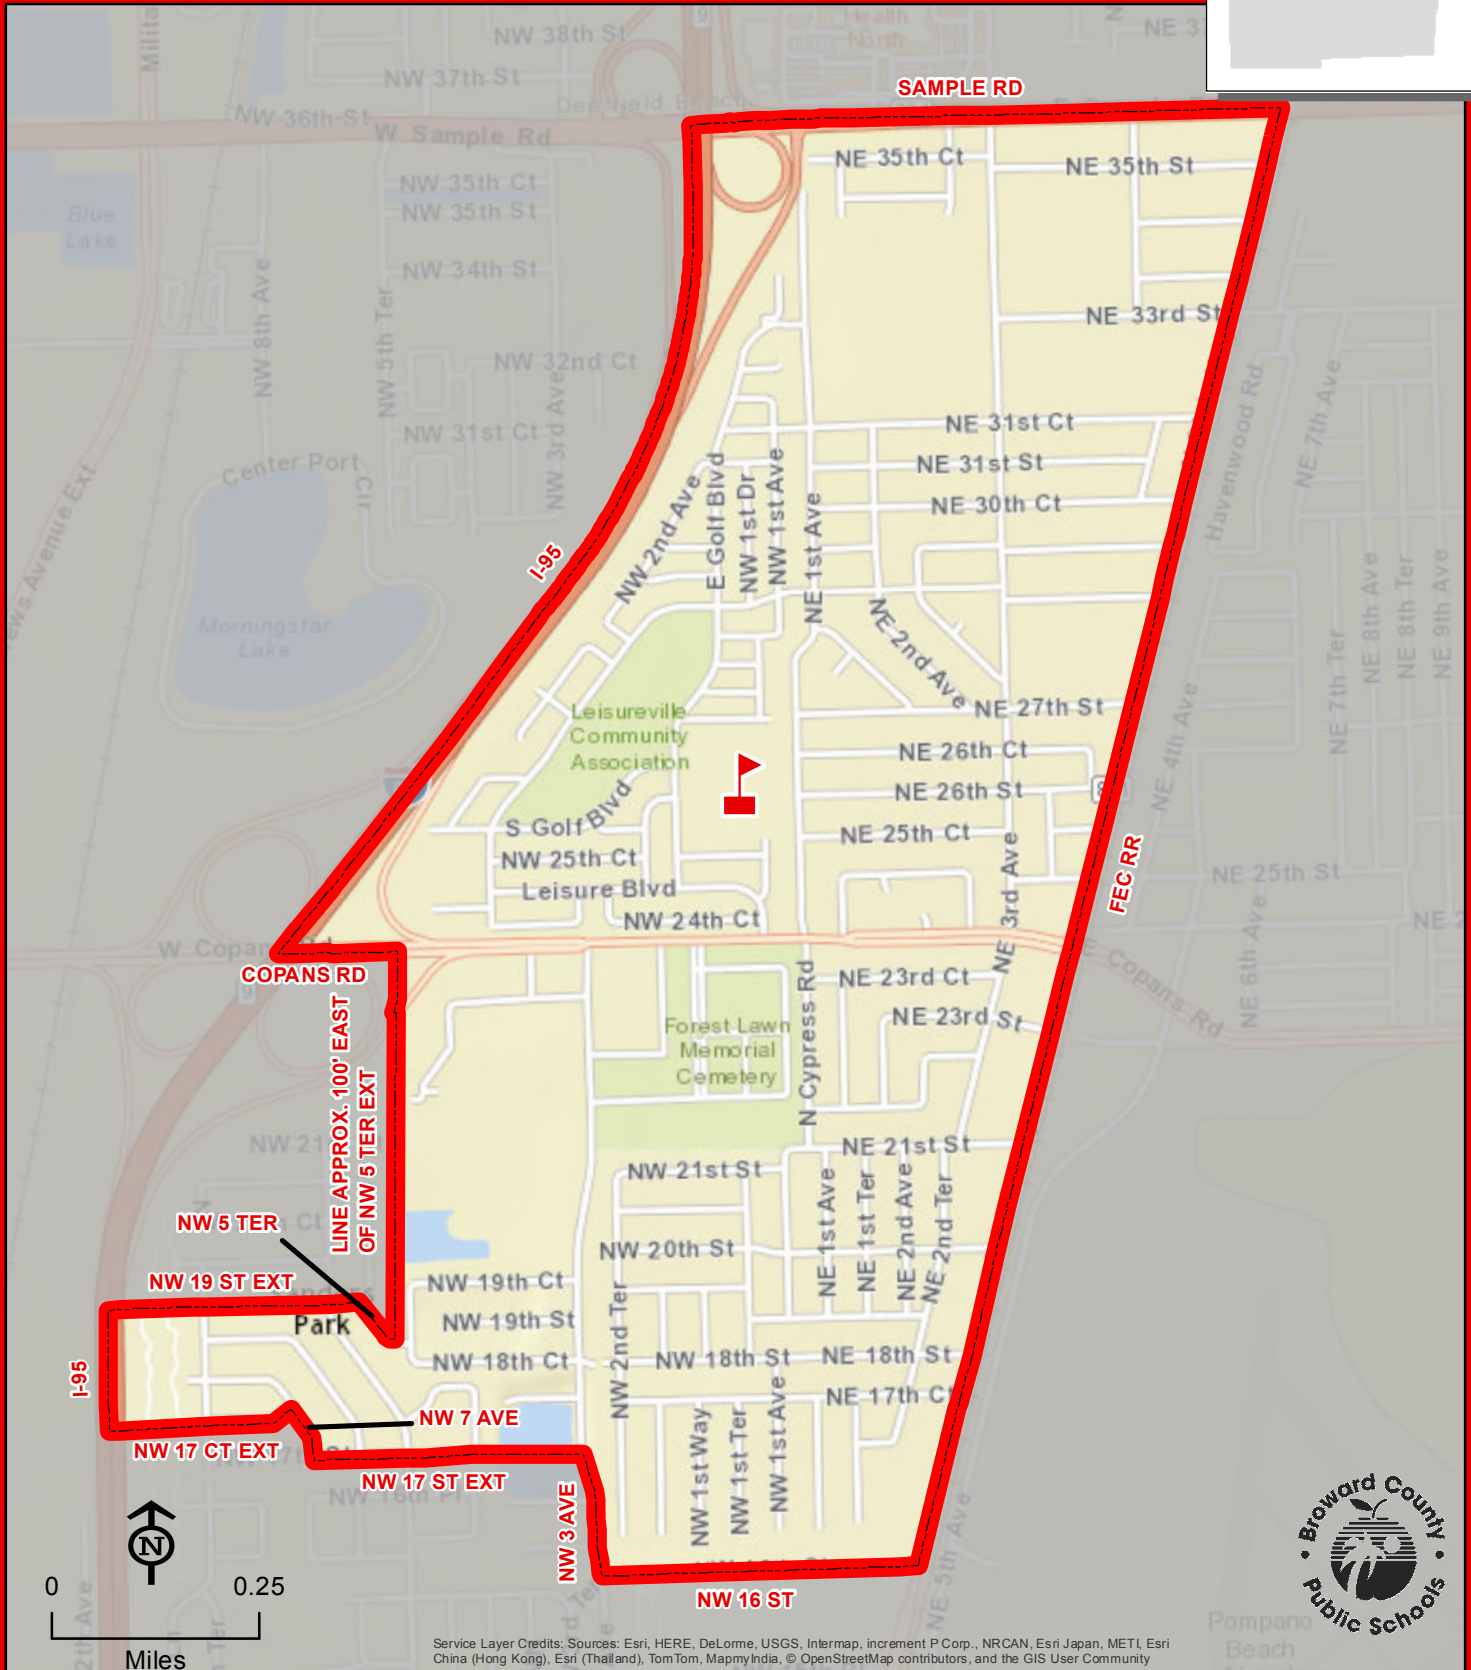

PALMVIEW ELEMENTARY SCHOOL

2601 NE 1 AVENUE
POMPANO BEACH, FLORIDA 33064
754-322-7600

Magnet School

PALMVIEW

Service Layer Credits: Sources: Esri, HERE, DeLorme, USGS, Intermap, increment P Corp., NRCAN, Esri Japan, METI, Esri China (Hong Kong), Esri (Thailand), TomTom, MapmyIndia, © OpenStreetMap contributors, and the GIS User Community

THIS MAP IS FOR CONCEPTUAL PURPOSES ONLY AND SHOULD NOT BE USED FOR LEGAL BOUNDARY DETERMINATIONS